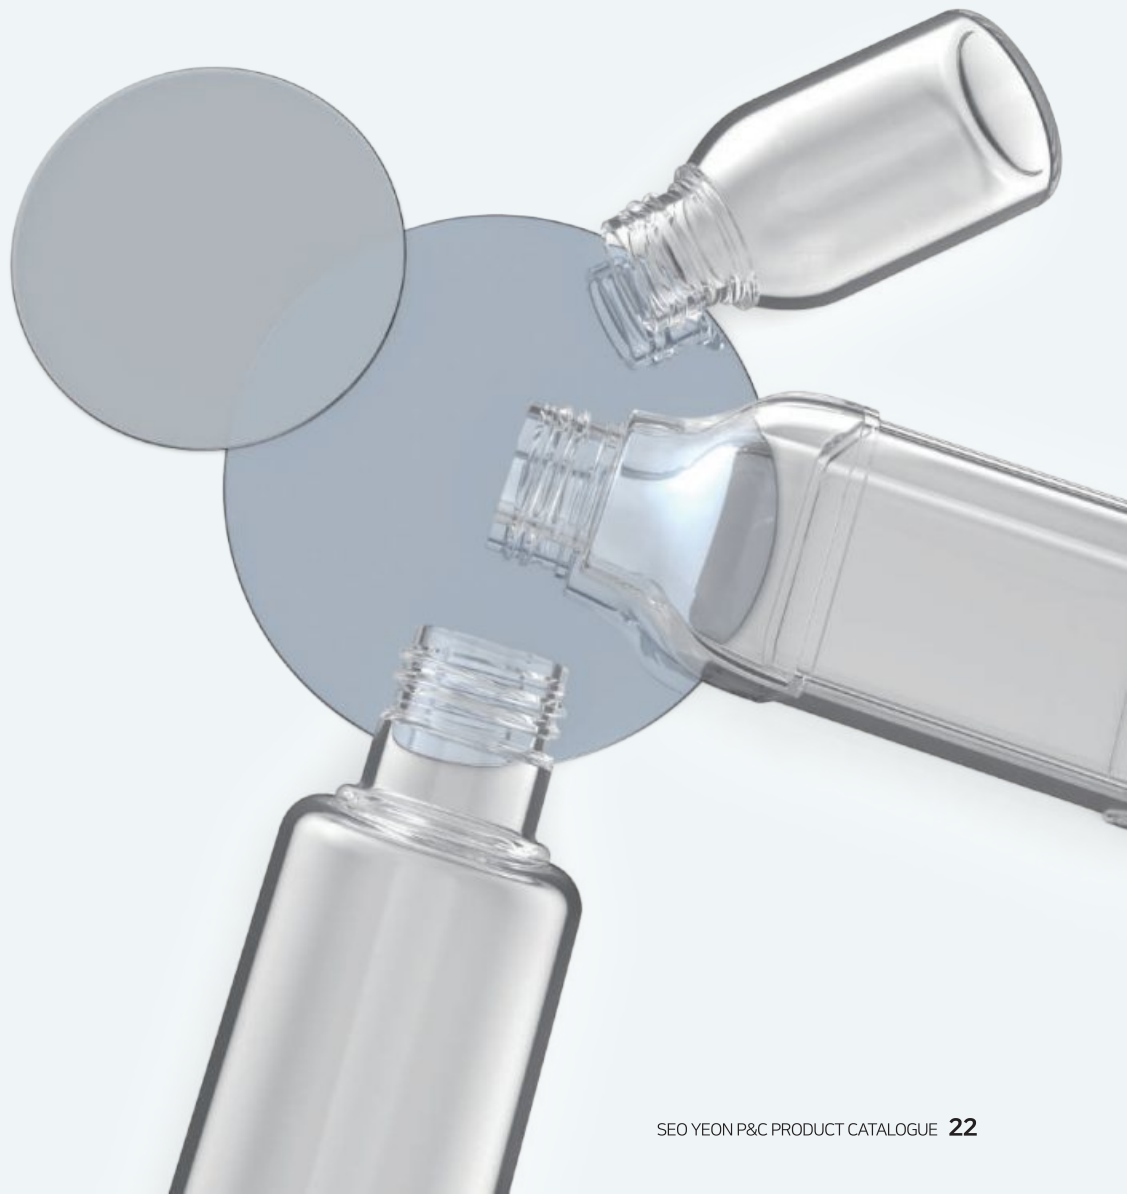

Blow Bottle

Injection blow