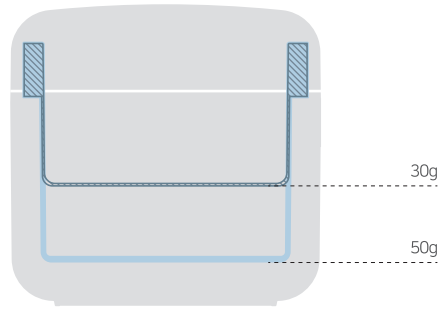

SY02-JCRM30
30g
60.94Ø X 42mm

SY02-JCRM50
50g
60.94Ø X 49.9mm

SY02-JCRM100
100g
81Ø X 65mm

SY02-JCRM2030
20g / 30g 쌍둥이 크림
60.94Ø X 63.1mm

SY02-JCRM5020
20g / 50g 쌍둥이 크림
60.94Ø X 72.6mm

SY03-WCRM series

OVER CAP : PP / LID : LDPE / INNER BOTTLE : PP / OUTER BOTTLE : PP

SY03-WCRM30 / SY03-WCRM50
30g
59Ø X 57.8mm

▨ SY03-WCRM30
■ SY03-WCRM50

DOUBLE WALL JAR

SY03-SC50 (구형)
50g
69.85Ø X 50.2mm
OUTER CAP : ABS, SAN / INNER CAP : ABS
LID : LDPE / INNER BOTTLE : PP /
OUTER BOTTLE : SAN

SY03-STC50 (신형)
50g
73.15Ø X 51.65mm
OUTER CAP : ABS, SAN / INNER CAP : ABS
LID : LDPE / INNER BOTTLE : PP /
OUTER BOTTLE : SAN

SY03-SC5080
50g / 80g
70Ø X 58.4mm
OUTER CAP : ABS, SAN / INNER
CAP : ABS / LID : PP / INNER
BOTTLE : PP / OUTER BOTTLE : SAN